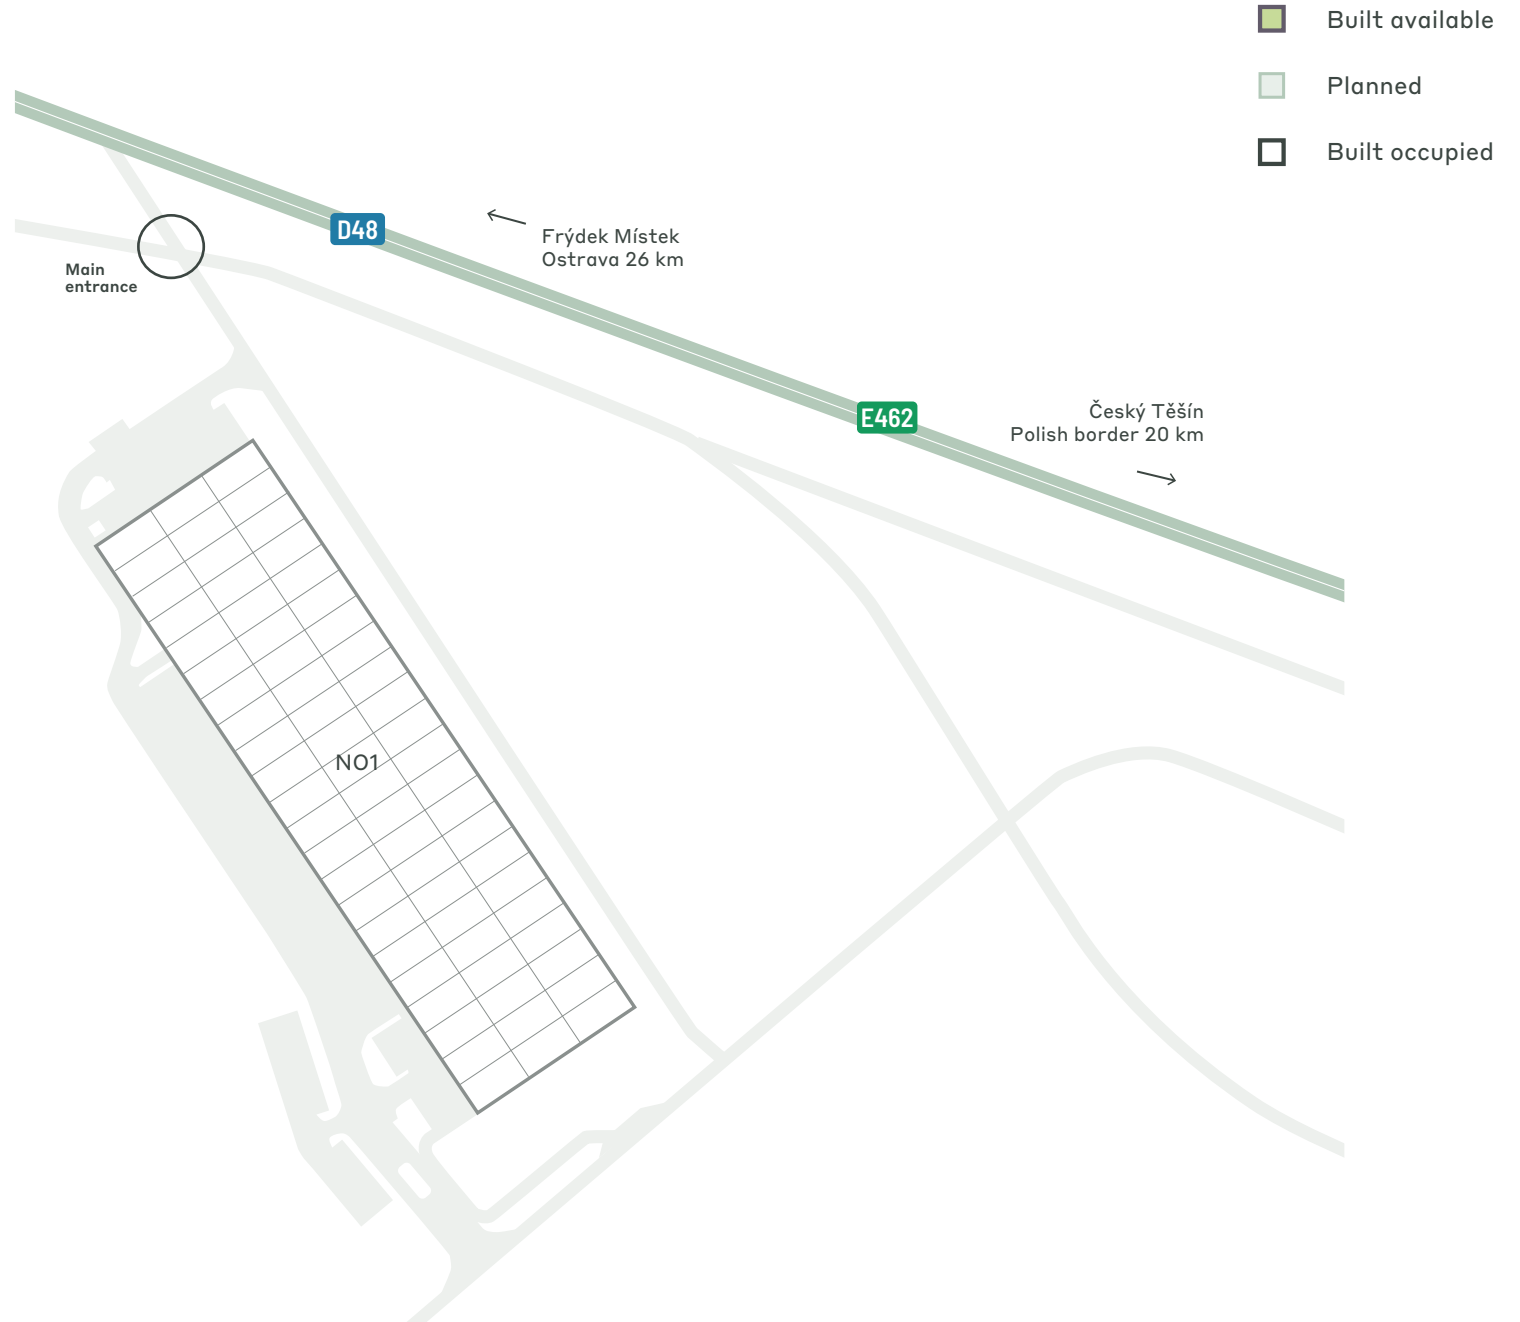

Superb for companies operating in the automotive supply chain